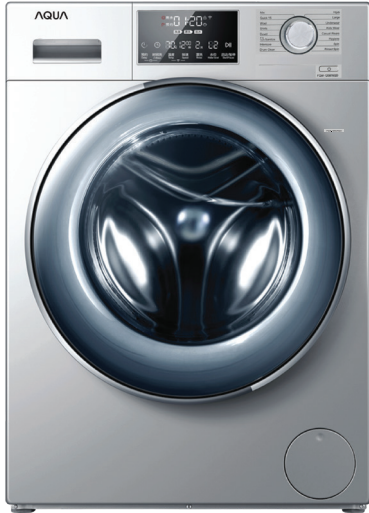

FQW-120876QD 12 KG

Super Wash

Features

- 525 mm Drum Width
- DD Inverter Motor
- UV Function
- Smart Dual Spray
- I-Time Function
- ABT Technology
- Hijab Mode
- Pillow Drum
- 15 Minutes Wash Mode

BIGGER SPACE
 Better Life