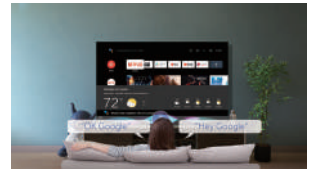

Hands-free Voice Control
Don't let remote get in the way. Just say it, and you will see it. just say "Hey Google" ("OK Google") to get started.

androidtv

AI TV

Metal™ all screen

HQLED HQLED

4K HDR 4K HDR

Dolby VISION ATMOS

MEMC

Micro Dimming

HDMI 2.1

USB

dbx-tv

Google Assistant

Hands-free voice control

Android Devices IoT Hub

Google Play

Chromecast built-in

Bluetooth5.1

Matrix

4K HDR* only for UHD TV

* UHD supports HDMI 2.1 (VRR/ALLM); HD, FHD supports HDMI 2.1 (ALLM)