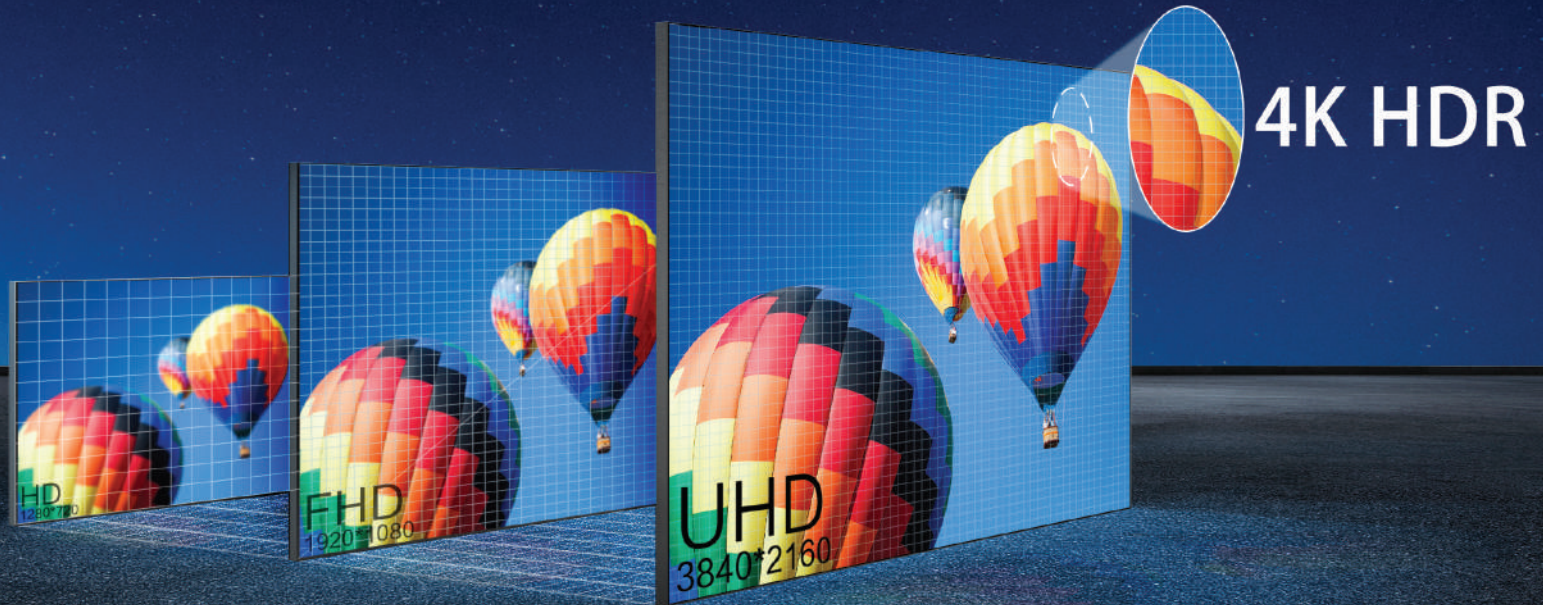

Improve dynamic contrast through software identification of film sources.

Without Micro Dimming

Micro Dimming

Dark region detail preserved

4K HDR

AQUA TV present the tiny details, completely showing you a visual feast brought by the 3840X 2160 pixels. HDR (High dynamic range) can improve the brightness without losing the dark details, further enhance the contrast of the picture to make a shocking visual impact.