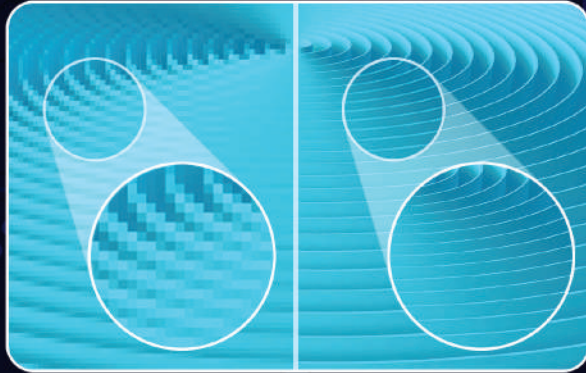

Android 11 chipset make more powerful graphics performance.

De jaggy Advanced

Conventional

AQUA TV