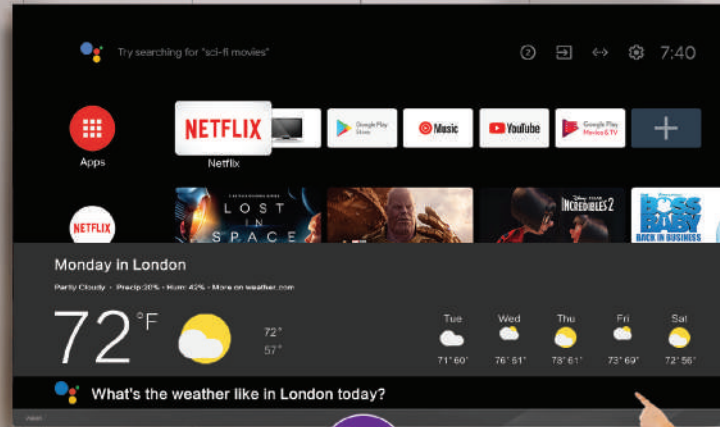

Hands-free Voice Control

No need remote control anymore, just use voice quickly search 500,000+ movies and shows, get recommendations to match your mood, control smart home devices, and more.

Don't let remote get in the way. Just say it, and you will see it. Just say "Hey Google" ("OK Google") to get started.

What's the weather like in London today?

Android TV supported Far Field Assistant locales
en-US/es-US, fr-FR, es-ES, ja-JP, ko-KR, de-DE, it-IT, en-GB, en-AU, en-IN/hi-IN, en-CA/fr-CA, es-MX, pt-BR, id-ID, sv-SE, vi-VN