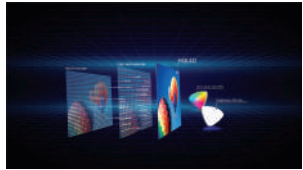

Front Speaker

High-quality front speakers reproduce important music and sound effects.