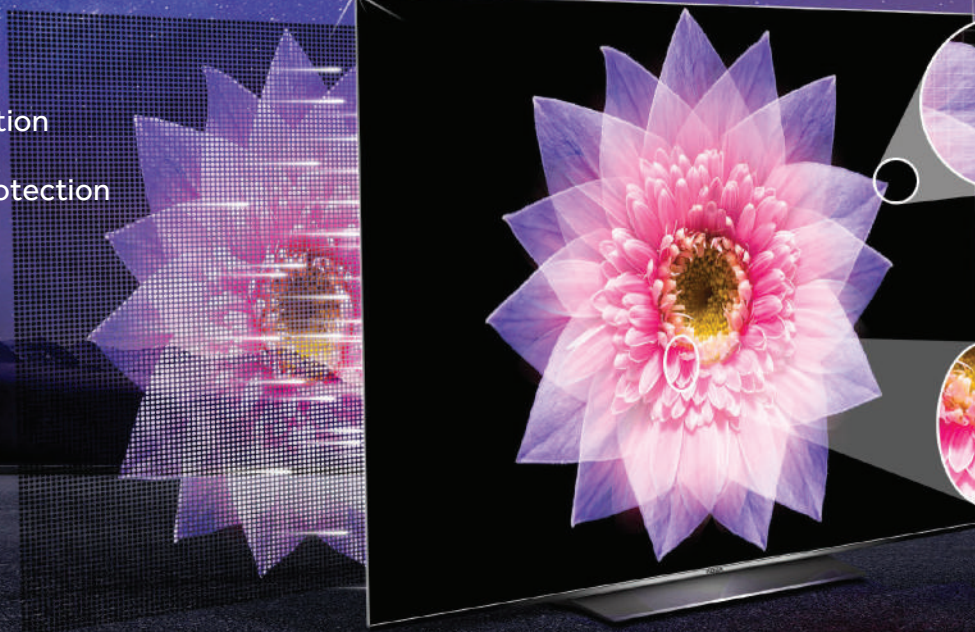

Benefit:

-  Accurate picture quality
-  Comfortable eye protection
-  Green environmental protection

Pure Black

The pure black close to the extreme night makes the subject of the picture more vivid and bright. The rich shading details are comparable to the real world.