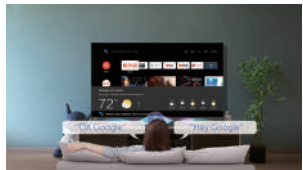

HQLED

Precision color enhanced LCD TV technology, presenting more levels of color. High Brightness Control and create delicate color levels. Capture all the details, see a more clear picture, showing the depth of the color.

Hands-free Voice Control

Don't let remote get in the way. Just say it, and you will see it. just say "Hey Google" ("OK Google") to get started.

androidtv

AI TV

MEMC

*Support HDMI 2.1 (VRR/ALLM/eARC)