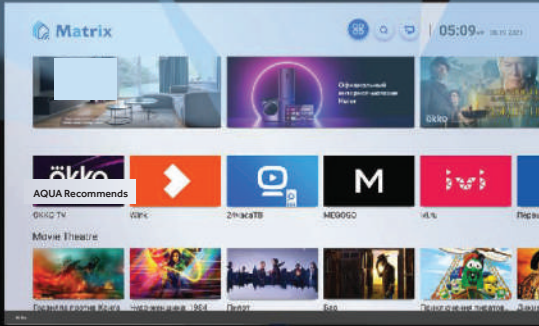

Go from your phone, tablet, or laptop to your TV in an instant. With Chromecast built-in, you can cast all your favorite movies, shows, apps, games, and more directly to your TV.

Matrix

AI TV+IoT scene+Matrix 2.0 creates the most experience of the home appliance interconnection ecosystem.

Smart home IoT center

local promotion marketing

Mass video content collection distribution platform

NFC One-touch

Smart viewing AI AQ

AI TV+IoT scene+Matrix 1.0 home appliance interconnection ecological landing

Smart viewing AI PQ

*Some functions are under planning and specific functions vary from different country.

Living room IOT mobile synchronization

One-click video chat

Connecting multiple devices with bluetooth 5.1