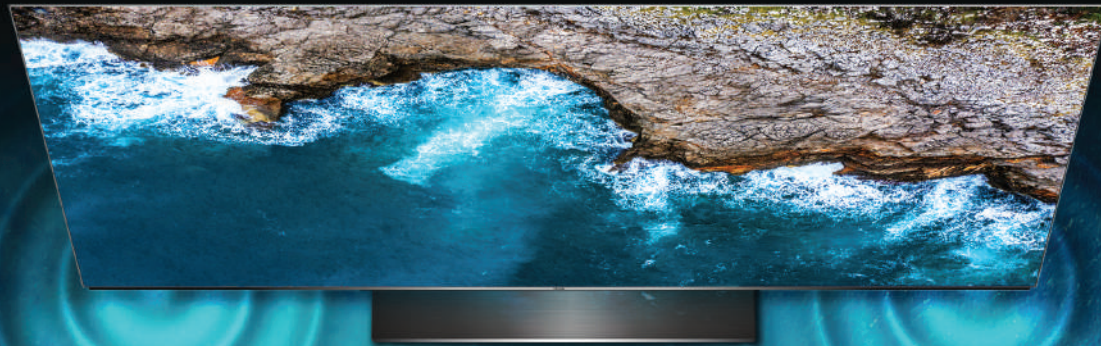

Dolby Atmos

Enjoy a premium entertainment experience with the immersive sound of Dolby Atmos®. Directors and sound mixers use these advanced technologies to create spectacular entertainment, which you can experience on AQUA TV enabled with Dolby Atmos.

Remark: S9/S6/S5 PRO series support Dobby Atmos