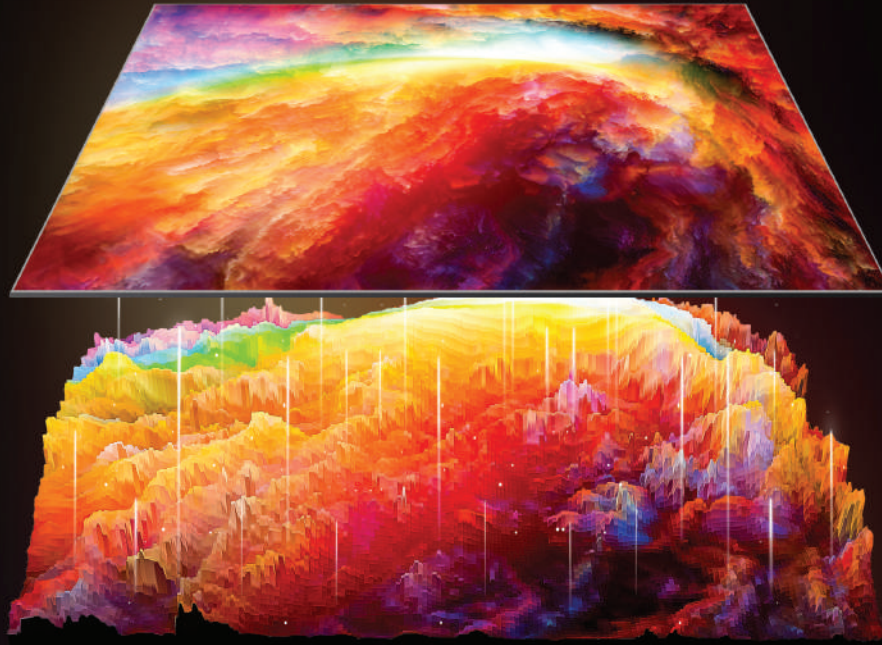

HQLED

Precision color enhanced LCD TV technology, presenting more levels of color. High Brightness Control and create delicate color levels. Capture all the details, see a more clear picture, showing the depth of the color.

High brightness, high transmittance, precision color enhancement, wide color gamut, make every frame immersive.